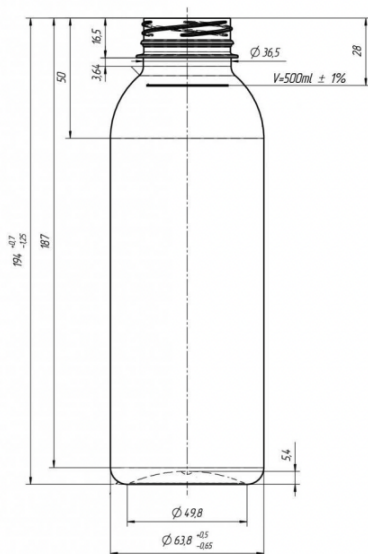

Bobby 500

General info

Item no. (SKU):	LS1031219102
Family / Range:	Bobby
Capacity:	500ml
Neck:	38mm 3-Start
Weight:	21
Shape:	Round
Material:	PET
Colour:	
Print Areas:	N/A
Country of Origin:	Lithuania

Packaging Info

Packed in Boxes

Box Dimensions (mm):	594 x 394 x 448
Quantity per box (pcs):	110
Boxes per pallet (pcs):	20
Quantity per pallet (pcs):	2200
Net weight (kg):	46
Gross weight (kg):	69
Pallet height (mm):	2400

Packed in PE bags on trays (Full pallet)

Tray dimensions (mm):	1200 x 800 x 50
Quantity per tray (pcs):	224
Quantity per PE bag (pcs):	112
PE bags per tray (pcs):	2
Trays per pallet (pcs):	11
Quantity per pallet (pcs):	2464
Net weight (kg):	52
Gross weight (kg):	66
Pallet height (mm):	2400